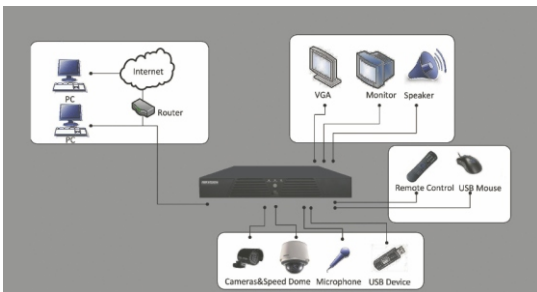

DS-7204/7208/7216HVI-ST/SN Standalone DVR

Key Features

- H.264 video compression
- Up to 4CIF resolution recording
- VGA output at 1280 × 1024 resolution
- Dual-stream
- 4/8/16-ch synchronous playback
- SADP(IP Finder), NTP, DHCP, SMTP protocols

Specifications

	DS-7204HVI-ST/SN	DS-7208HVI-ST/SN	DS-7216HVI-ST/SN
Video / Audio input			
Video compression	H.264		
Analog video input	4-ch	8-ch	16-ch
Video input interface	BNC connector (1.0 Vp-p, 75 Ω); PAL / NTSC self-adaptive		
Audio compression	G.711		
Audio input	1-ch, RCA connector (2.0 Vp-p, 1 kΩ)		
Voice talk input	1-ch, RCA (2.0 Vp-p, 1 kΩ) , (Using audio in)		
Video / Audio output			
Recording resolution	4CIF / 2CIF / CIF		
VGA output	1-ch, resolution: 1280 × 1024 /60 Hz, 1024 × 768 /60 Hz		
CVBS output	1-ch, BNC connector (1.0 Vp-p, 75 Ω); Resolution: PAL: 704 × 576, NTSC: 704 × 480		
Audio output	1-ch, RCA connector (linear, 1 kΩ)		
Frame rate	Main stream: 4CIF / 2CIF: 12 fps	Main stream: 4CIF / 2CIF: 8 fps	Main stream: 4CIF / 2CIF: 6 fps
	Sub stream: CIF / QCIF		
Video bit rate	32 kbps ~ 2048 kbps, or user defined (max. 3072 kbps)		
Stream type	Video, Video & Audio		
Audio bit rate	64 kbps		
Dual-stream	Support		
Synchronous playback	4-ch	8-ch	16-ch
Hard disk			
SATA	1 SATA interface		
Capacity	Up to 2TB capacity for each disk		
External interface			
Network interface	1, RJ45 10M / 100M adaptive Ethernet interface		
Serial interface	1 RS-485 interface		
USB interface	2, USB 2.0		
General			
Power supply	12 VDC		
Consumption	≤10W (without hard disk or DVD-R/W)	≤10W (without hard disk or DVD-R/W)	≤15W (without hard disk or DVD-R/W)
Working temperature	-10 °C ~ +55 °C		
Working humidity	10% ~ 90%		
Dimensions (W x D x H)	315 × 230 × 45 mm		
Weight	≤2kg (without hard disk or DVD-R/W)		

Rear Panel of DS-7216HVI-ST/SN

1. USB interface
2. Video out
3. Video in
4. Audio in
5. Audio out
6. VGA interface
7. LAN
8. RS-485 interface
9. 12 VDC power supply interface
10. Power switch
11. GND