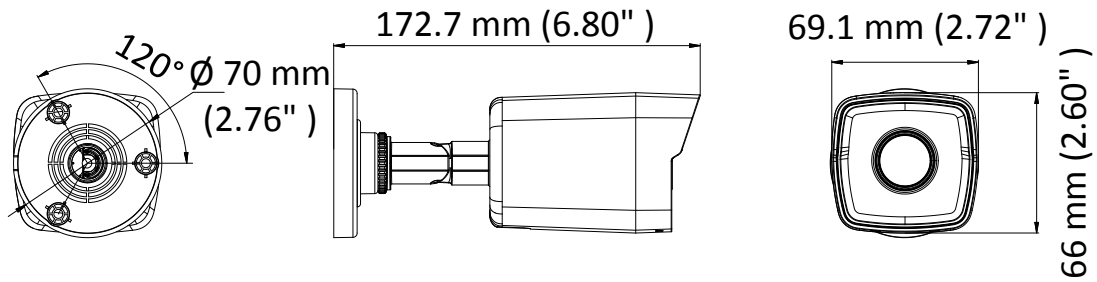

Dimension

Accessory

Distributed by

HIKVISION®

Headquarters

No.555 Qianmo Road, Binjiang District,
Hangzhou 310051, China
T +86-571-8807-5998
overseasbusiness@hikvision.com

Hikvision USA
T +1-909-895-0400
sales.usa@hikvision.com

Hikvision Italy
T +39-0438-6902
info.it@hikvision.com

Hikvision Singapore
T +65-6684-4718
sg@hikvision.com

Hikvision Africa
T +27 (10) 0351172
sale.africa@hikvision.com

Hikvision Europe
T +31-23-55-42-770
info.eu@hikvision.com

Hikvision France
T +33(0)1-85-330-450
info.fr@hikvision.com

Hikvision Oceania
T +61-2-8599-4233
salesau@hikvision.com

Hikvision Hong Kong
T +852-2151-1761

Hikvision Middle East
T +971-4-8816086
salesme@hikvision.com

Hikvision Spain
T +34-91-737-16-55
info.es@hikvision.com

Hikvision Canada
T +1-909-895-0400
sales.usa@hikvision.com

Hikvision Russia
T +7-495-669-67-99
saleru@hikvision.com

Hikvision Poland
T +48-22-460-01-50
poland@hikvision.com

Hikvision Korea
T +82-31-731-8841
sales.korea@hikvision.com

Hikvision India
T +91-22-28469900
sales@pramahikvision.com

Hikvision UK
T +01628-902140
support.uk@hikvision.com

Hikvision Brazil
T +55 11 3318-0050
Latam.support@hikvision.com