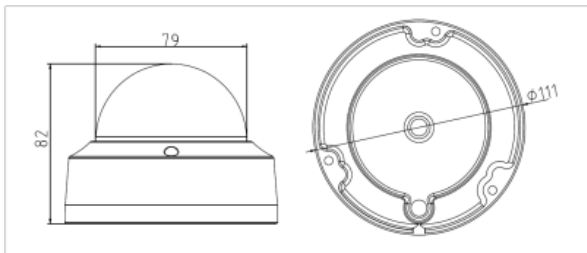

DS-2CD2132-I 3MP IR Fix Dome Camera

Key features

- 3 megapixel (2048 x 1536) resolution
- Full HD1080p real-time video
- 3D DNR & DWDR & BLC
- IR LEDs: up to 30m
- IP66
- PoE
- Vandal-proof

Dimensions

Unit: mm

Accessories

DS-1258ZJ

Wall Mount
Plastic Bracket

DS-1259ZJ

Diagonal Type
Plastic Bracket

DS-2CD2132-I	
Camera	
Image sensor	1/3" progressive scan CMOS
Min. illumination	0.07 lux@F1.2, AGC on 0 lux with IR
Shutter time	1/25s (1/30s) ~ 1/100,000s
Lens	4mm @F2.0, angle of view: 75.8° (2.8mm, 6mm, 12mm optional)
Lens mount	M12
Angle adjustment	Pan: 0° ~ 355°, tilt: 0° ~ 65°
Digital noise reduction	3D DNR
Wide dynamic range	Digital WDR
Day & night	ICR
Compression standard	
Video compression	H.264 / MJPEG
H.264 codec profile	Main profile
Bit rate	32 Kbps ~ 16 Mbps
Dual stream	Yes
Image	
Max. image resolution	2048 x 1536
Frame rate	50Hz: 12.5fps (2048 x 1536), 25fps (1920 x 1080), 25fps (1280 x 720) 60Hz: 15fps (2048 x 1536), 30fps (1920 x 1080), 30fps (1280 x 720)
Image settings	Saturation, brightness, contrast adjustable through client software or web browser
BLC	Yes, zone configurable
Network	
Network storage	NAS (iSCSI optional)
Alarm trigger	Motion detection, tampering alarm
Protocols	TCP/IP, HTTP, DHCP, DNS, DDNS, RTP, RTSP, PPPoE, SMTP, NTP, SNMP, HTTPS, FTP, 802.1x, Qos (SIP, SRTP, IPv6 optional)
System compatibility	ONVIF, PSIA, CGI
General functionalities	User authentication, watermark
Interface	
Communication interface	1 RJ45 10M / 100M ethernet port
General	
Operating conditions	-30°C ~ 60°C (-22°F ~ 140°F) humidity 95% or less (non-condensing)
Power supply	12 VDC ± 10%, PoE (802.3af)
Power consumption	Max. 5W (7W with ICR on)
Impact protection	IEC60068-275Eh, 50J; EN50102, up to IK10
Ingress protection	IP66
IR range	-I: approx 20 to 30 meters
Dimensions	Φ 111 × 82 mm
Weight	500g (1.1 lbs)